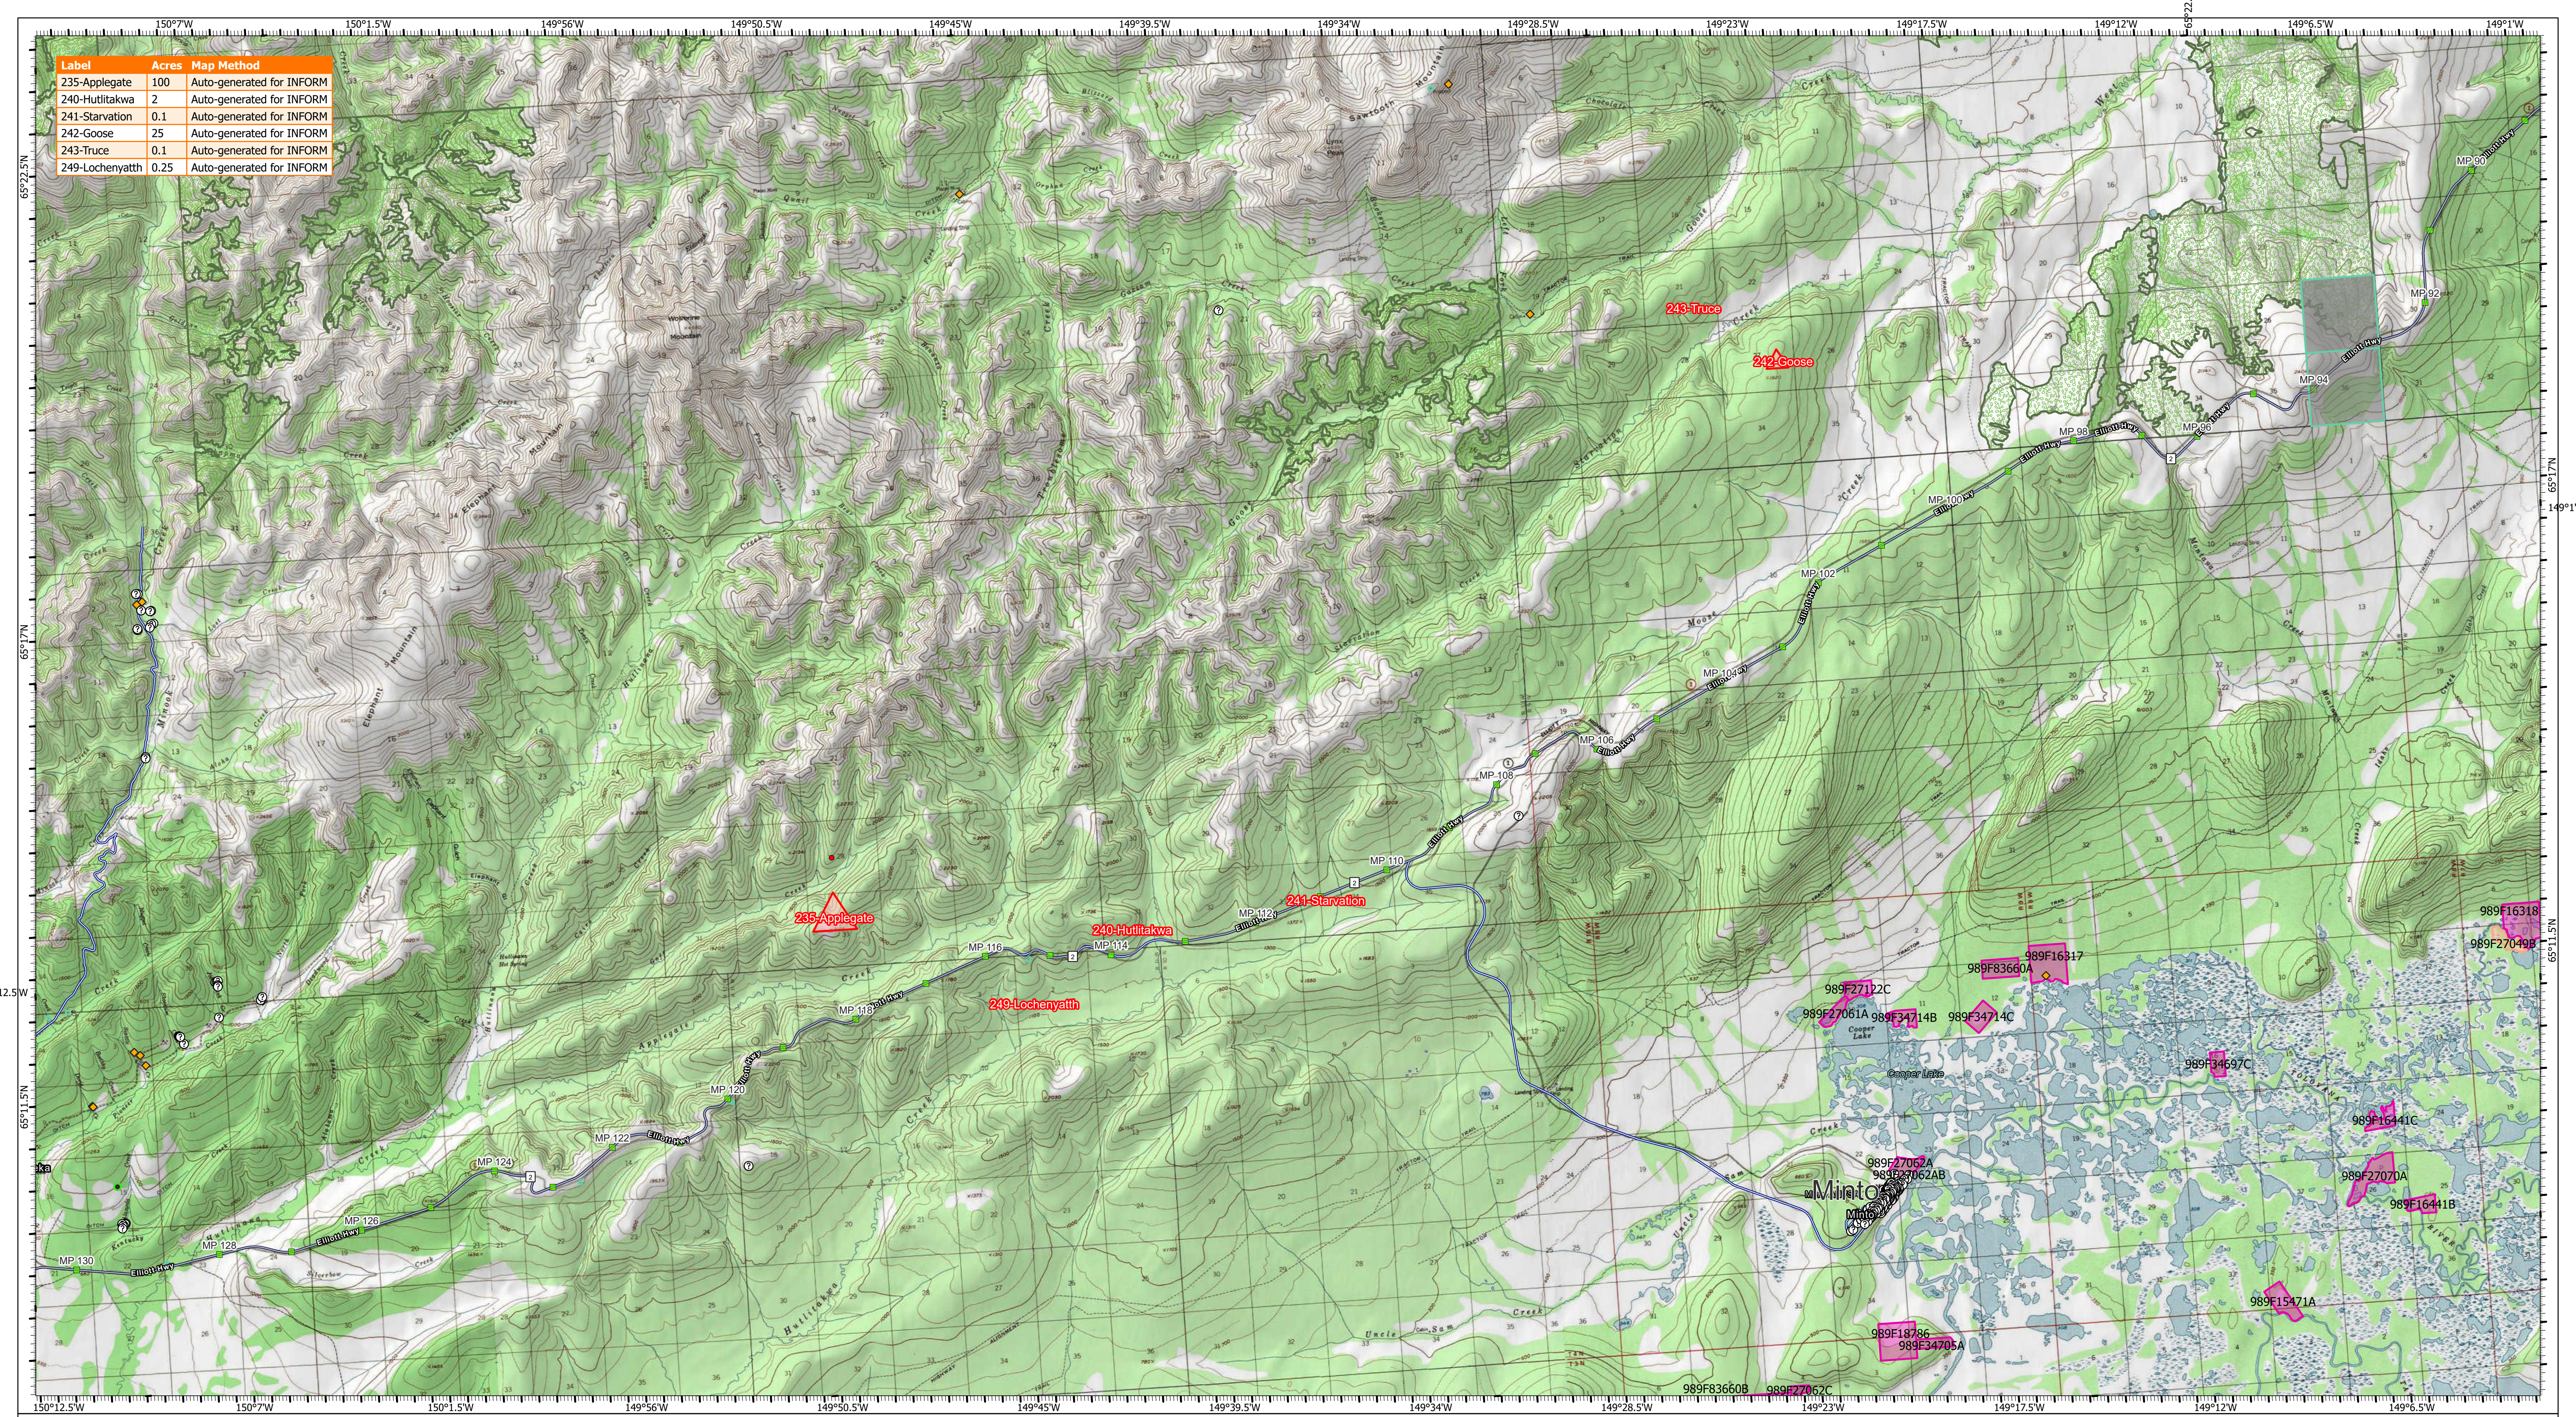

Label	Acres	Map Method
235-Applegate	100	Auto-generated for INFORM
240-Hutliakwa	2	Auto-generated for INFORM
241-Starvation	0.1	Auto-generated for INFORM
242-Goose	25	Auto-generated for INFORM
243-Truce	0.1	Auto-generated for INFORM
249-Lochenyath	0.25	Auto-generated for INFORM

Operations

Elliott Complex
AK-TAD-000999
June 22, 2026

Wildfire Perimeter

- Communities
- Alaska Known Sites-Protection Level
 - Full
 - No Protection
 - Undesignated

Native Allotments

- Restricted
- Selected
- AK Special Management Areas
- Doyon Forestry Plots
- AKDOT Mileposts

AKDOT Roads

- Heat
 - 7 days
 - Satellite (VIIRS) Thermal Hotspots and Fire Activity